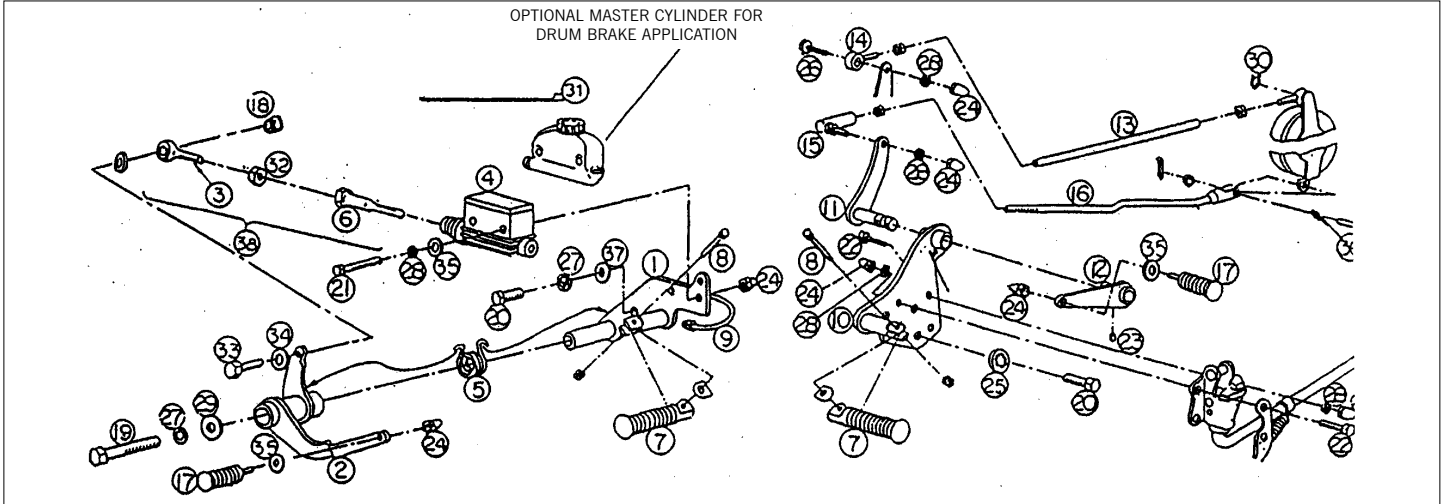

Part Number : 43049

EXTENDED CHROME FORWARD CONTROL KIT FOR BIG TWIN MODELS (INCLUDING KELSEY-HAYES MASTER CYLINDER) FITS 4-SPEED FL/FX 1958-1986 AND 5-SPEED SOFTTAIL 1986 THRU 1999

Bill Of Materials:

No.	Qty.	ZPN Nr.	Description
1	1	056155	Plate, Brake Lever, extended
2	1	056160	Brake Lever
3	1	056161	Plunger Heim Joint
4	1		Master Cylinder
5	1	291276	Brake Return Spring
6	1	144165	Master Cylinder Plunger
7	2		Foot Peg (only with kit ZPN 056108)
8	2	345305	Hex Bolt
	2		Nyloc Nut
	2		Wave Washer
9	1	011499	Brake Line Kit
10	1	056156	Shifter Bracket, extended
11	1	056163	Shift Arm
12	1	056164	Shift Lever
13	1	056156	Extended Shift Rod FX Type
14	1	056166	Shifter Rod Heim Joint FX Type
15	1	056167	Shifter Rod Heim Joint FL Type
16	1	056157	Extended Shift Rod FL Type
17	2	362021	Shifter & Brake Peg
18	1	345211	1/4"-20 Nylock Nut
19	1	345306	3/8"-16 x 3/4" Button Head Bolt
20	4	345307	3/8"-16 x 1" Hex Bolt
21	2	345308	5/16"-24 x 2 1/4" Hex Bolt
22	4	345066	5/16"-24 x 1 1/4" Hex Bolt
23	1	345309	1/4"-28 x 5/16" Set Screw
24	9	345310	5/16"-24 Acorn Nut
25	3	345311	3/8" Inner Tooth Washer
26	1	345312	5/16"-24 x 1" Hex Bolt
27	2	345193	3/8" Lock Washer
28	8	345140	5/16" Lock Washer
29	1	345267	3/8" Flat Washer
30	-		Retaining Ring (NOT included)
31	3	345268	Cable Tie 7"
32	1	345269	1/4"-28 UNF Nut
33	1	345300	1/4"-20 x 1" Hex Bolt
34	1	345204	1/4" Flat Washer
35	4	345136	5/16" Flat Washer
36	1	110055	Clevis Pin Kit
37	1	345065	3/8" Flat Washer
38	1	345301	Item 3 + 8 + 32
39	1	345302	1/4" Spacer
40	1	345307	3/8"-16 x 1" Hex Bolt
41	1	345193	3/8" Lock Washer
42	1	345203	1/4" Spacer