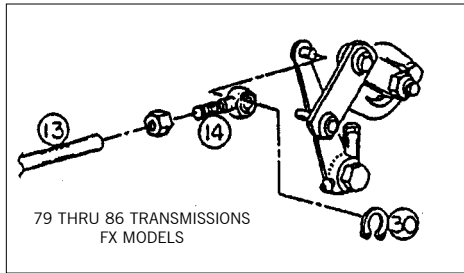

Part Number : 43049

EXTENDED CHROME FORWARD CONTROL KIT FOR BIG TWIN MODELS (INCLUDING KELSEY-HAYES MASTER CYLINDER) FITS 4-SPEED FL/FX 1958-1986 AND 5-SPEED SOFTTAIL 1986 THRU 1999

Bill Of Materials:

No.	Qty.	ZPN Nr.	Description
1	1	056155	Plate, Brake Lever, extended
2	1	056160	Brake Lever
3	1	056161	Plunger Heim Joint
4	1		Master Cylinder
5	1	291276	Brake Return Spring
6	1	144165	Master Cylinder Plunger
7	2		Foot Peg (only with kit ZPN 056108)
8	2	345305	Hex Bolt
	2		Nyloc Nut
	2		Wave Washer
9	1	011499	Brake Line Kit
10	1	056156	Shifter Bracket, extended
11	1	056163	Shift Arm
12	1	056164	Shift Lever
13	1	056156	Extended Shift Rod FX Type
14	1	056166	Shifter Rod Heim Joint FX Type
15	1	056167	Shifter Rod Heim Joint FL Type
16	1	056157	Extended Shift Rod FL Type
17	2	362021	Shifter & Brake Peg
18	1	345211	1/4"-20 Nylock Nut
19	1	345306	3/8"-16 x 3/4" Button Head Bolt
20	4	345307	3/8"-16 x 1" Hex Bolt
21	2	345308	5/16"-24 x 2 1/4" Hex Bolt
22	4	345066	5/16"-24 x 1 1/4" Hex Bolt
23	1	345309	1/4"-28 x 5/16" Set Screw
24	9	345310	5/16"-24 Acorn Nut
25	3	345311	3/8" Inner Tooth Washer
26	1	345312	5/16"-24 x 1" Hex Bolt
27	2	345193	3/8" Lock Washer
28	8	345140	5/16" Lock Washer
29	1	345267	3/8" Flat Washer
30	-		Retaining Ring (NOT included)
31	3	345268	Cable Tie 7"
32	1	345269	1/4"-28 UNF Nut
33	1	345300	1/4"-20 x 1" Hex Bolt
34	1	345204	1/4" Flat Washer
35	4	345136	5/16" Flat Washer
36	1	110055	Clevis Pin Kit
37	1	345065	3/8" Flat Washer
38	1	345301	Item 3 + 8 + 32
39	1	345302	1/4" Spacer
40	1	345307	3/8"-16 x 1" Hex Bolt
41	1	345193	3/8" Lock Washer
42	1	345203	1/4" Spacer