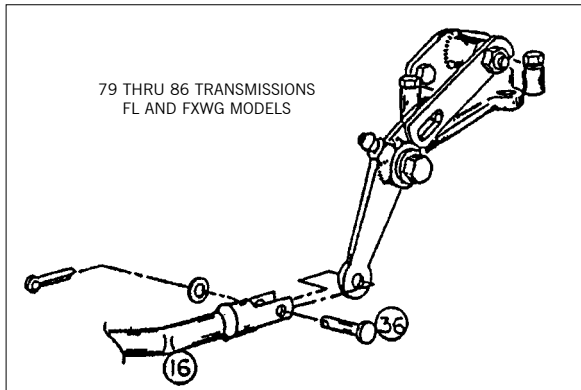

Part Number : 43049

EXTENDED CHROME FORWARD CONTROL KIT FOR BIG TWIN MODELS (INCLUDING KELSEY-HAYES MASTER CYLINDER) FITS 4-SPEED FL/FX 1958-1986 AND 5-SPEED SOFTTAIL 1986 THRU 1999

Bill Of Materials:

No.	Qty.	ZPN Nr.	Description
1	1	056155	Plate, Brake Lever, extended
2	1	056160	Brake Lever
3	1	056161	Plunger Heim Joint
4	1		Master Cylinder
5	1	291276	Brake Return Spring
6	1	144165	Master Cylinder Plunger
7	2		Foot Peg (only with kit ZPN 056108)
8	2	345305	Hex Bolt
	2		Nyloc Nut
	2		Wave Washer
9	1	011499	Brake Line Kit
10	1	056156	Shifter Bracket, extended
11	1	056163	Shift Arm
12	1	056164	Shift Lever
13	1	056156	Extended Shift Rod FX Type
14	1	056166	Shifter Rod Heim Joint FX Type
15	1	056167	Shifter Rod Heim Joint FL Type
16	1	056157	Extended Shift Rod FL Type
17	2	362021	Shifter & Brake Peg
18	1	345211	1/4"-20 Nylock Nut
19	1	345306	3/8"-16 x 3/4" Button Head Bolt
20	4	345307	3/8"-16 x 1" Hex Bolt
21	2	345308	5/16"-24 x 2 1/4" Hex Bolt
22	4	345066	5/16"-24 x 1 1/4" Hex Bolt
23	1	345309	1/4"-28 x 5/16" Set Screw
24	9	345310	5/16"-24 Acorn Nut
25	3	345311	3/8" Inner Tooth Washer
26	1	345312	5/16"-24 x 1" Hex Bolt
27	2	345193	3/8" Lock Washer
28	8	345140	5/16" Lock Washer
29	1	345267	3/8" Flat Washer
30	-		Retaining Ring (NOT included)
31	3	345268	Cable Tie 7"
32	1	345269	1/4"-28 UNF Nut
33	1	345300	1/4"-20 x 1" Hex Bolt
34	1	345204	1/4" Flat Washer
35	4	345136	5/16" Flat Washer
36	1	110055	Clevis Pin Kit
37	1	345065	3/8" Flat Washer
38	1	345301	Item 3 + 8 + 32
39	1	345302	1/4" Spacer
40	1	345307	3/8"-16 x 1" Hex Bolt
41	1	345193	3/8" Lock Washer
42	1	345203	1/4" Spacer