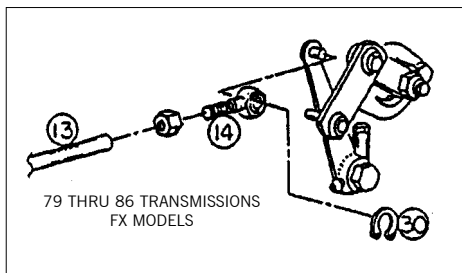

Part Number : 43048

CHROME FORWARD CONTROL KIT FOR BIG TWIN MODELS (INCLUDING KELSEY-HAYES MASTER CYLINDER) FITS 4-SPEED FL/FX 1958-1986 AND 5-SPEED SOFTAIL 1986 THRU 1999

Bill Of Materials:

No.	Qty.	Part Nr.	Description
1	1	056159	Plate, Brake Lever
2	1	056160	Brake Lever
3	1	056161	Plunger Heim Joint
4	1		Master Cylinder
5	1	291276	Brake Return Spring
6	1	144165	Master Cylinder Plunger
7	2		Foot Peg (only with kit ZPN 056100)
8	2	345305	Hex bolt
	2		Nyloc Nut Wave washer
9	1	011499	Brake Line Kit
10	1	056162	Shifter Bracket
11	1	056163	Shift Arm
12	1	056164	Shift Lever
13	1	056165	Shift Rod FX Type
14	1	056166	Shifter Rod Heim Joint, FX type
15	1	056167	Shifter Rod Heim Joint, FL type
16	1		Shifter Rod, FL type
17	1	345211	Brake Peg
18	1	345306	1/4"-20 Nylock Nut
19	1	345307	3/8"-16 x 4" Hex Bolt
20	4	345308	3/8"-16 x 1" Hex Bolt
21	2	345066	5/16"-24 x 2 1/4" Hex Bolt
22	4	345309	5/16"-24 x 1 1/4" Hex Bolt
23	1	345310	1/4"-28 x 5/16" Set Screw
24	9	345311	5/16"-24 Acorn Nut
25	3	345311	3/8" Inner Tooth Washer
26	1	345312	5/16"-24 x 1" Hex Bolt
27	2	345193	3/8" Lock Washer
28	8	345140	5/16" Lock Washer
29	1	345267	3/8" Flat Washer
30	-		Retaining Ring (NOT included)
31	3	345268	Cable Tie 7"
32	1	345269	1/4"-28 UNF Nut
33	1	345300	1/4"-20 x 1" Hex Bolt
34	1	345204	1/4" Flat Washer
35	4	345136	5/16" Flat Washer
36	1	110055	Clevis Pin Kit
37	1	345065	3/8" Flat Washer
38	1	345301	Item 3 + 8 + 32
39	1	345302	1/4" Spacer