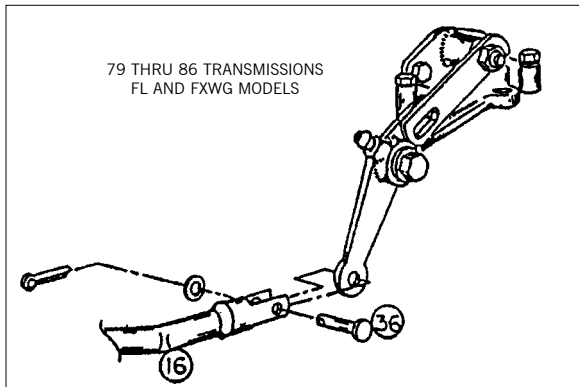

Part Number : 43048

CHROME FORWARD CONTROL KIT FOR BIG TWIN MODELS (INCLUDING KELSEY-HAYES MASTER CYLINDER) FITS 4-SPEED FL/FX 1958-1986 AND 5-SPEED SOFTAIL 1986 THRU 1999

Bill Of Materials:

No.	Qty.	Part Nr.	Description
1	1	056159	Plate, Brake Lever
2	1	056160	Brake Lever
3	1	056161	Plunger Heim Joint
4	1		Master Cylinder
5	1	291276	Brake Return Spring
6	1	144165	Master Cylinder Plunger
7	2		Foot Peg (only with kit ZPN 056100)
8	2	345305	Hex bolt
	2		Nyloc Nut Wave washer
9	1	011499	Brake Line Kit
10	1	056162	Shifter Bracket
11	1	056163	Shift Arm
12	1	056164	Shift Lever
13	1	056165	Shift Rod FX Type
14	1	056166	Shifter Rod Heim Joint, FX type
15	1	056167	Shifter Rod Heim Joint, FL type
16	1		Shifter Rod, FL type
17	1	345211	Brake Peg
18	1	345306	1/4"-20 Nylock Nut
19	1	345307	3/8"-16 x 4" Hex Bolt
20	4	345308	3/8"-16 x 1" Hex Bolt
21	2	345066	5/16"-24 x 2 1/4" Hex Bolt
22	4	345309	5/16"-24 x 1 1/4" Hex Bolt
23	1	345310	1/4"-28 x 5/16" Set Screw
24	9	345311	5/16"-24 Acorn Nut
25	3	345311	3/8" Inner Tooth Washer
26	1	345312	5/16"-24 x 1" Hex Bolt
27	2	345193	3/8" Lock Washer
28	8	345140	5/16" Lock Washer
29	1	345267	3/8" Flat Washer
30	-		Retaining Ring (NOT included)
31	3	345268	Cable Tie 7"
32	1	345269	1/4"-28 UNF Nut
33	1	345300	1/4"-20 x 1" Hex Bolt
34	1	345204	1/4" Flat Washer
35	4	345136	5/16" Flat Washer
36	1	110055	Clevis Pin Kit
37	1	345065	3/8" Flat Washer
38	1	345301	Item 3 + 8 + 32
39	1	345302	1/4" Spacer