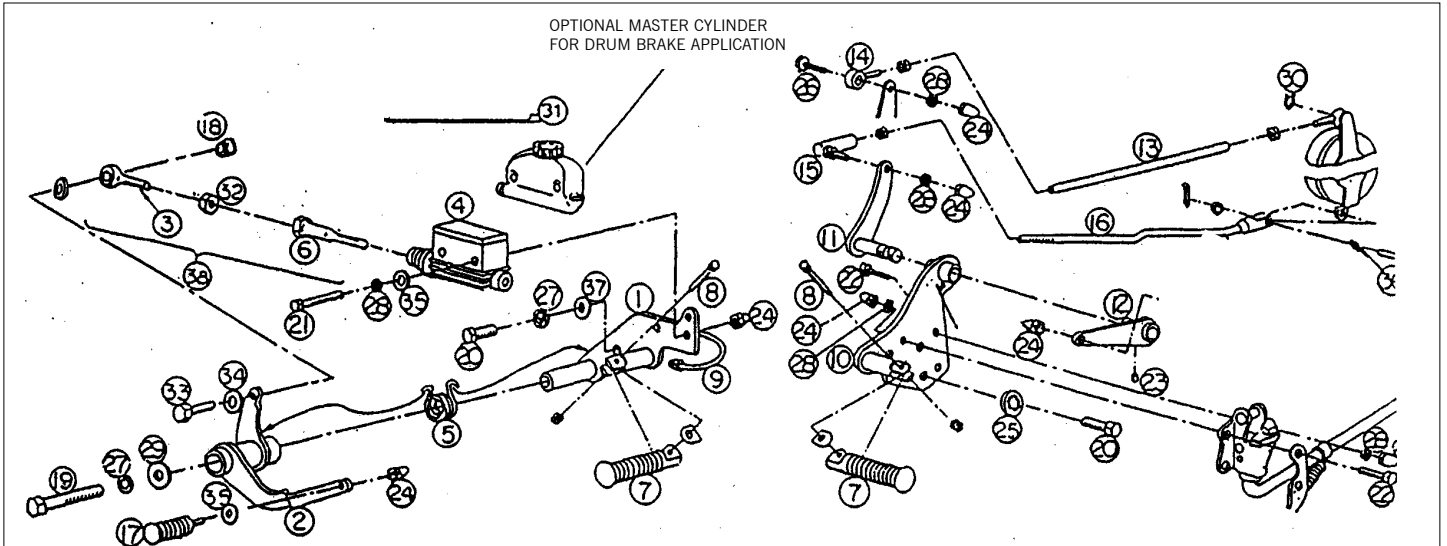

Part Number : 43048

CHROME FORWARD CONTROL KIT FOR BIG TWIN MODELS (INCLUDING KELSEY-HAYES MASTER CYLINDER) FITS 4-SPEED FL/FX 1958-1986 AND 5-SPEED SOFTAIL 1986 THRU 1999

Bill Of Materials:

No.	Qty.	Part Nr.	Description
1	1	056159	Plate, Brake Lever
2	1	056160	Brake Lever
3	1	056161	Plunger Heim Joint
4	1		Master Cylinder
5	1	291276	Brake Return Spring
6	1	144165	Master Cylinder Plunger
7	2		Foot Peg (only with kit ZPN 056100)
8	2	345305	Hex bolt
	2		Nyloc Nut Wave washer
9	1	011499	Brake Line Kit
10	1	056162	Shifter Bracket
11	1	056163	Shift Arm
12	1	056164	Shift Lever
13	1	056165	Shift Rod FX Type
14	1	056166	Shifter Rod Heim Joint, FX type
15	1	056167	Shifter Rod Heim Joint, FL type
16	1		Shifter Rod, FL type
17	1	345211	Brake Peg
18	1	345306	1/4"-20 Nylock Nut
19	1	345307	3/8"-16 x 4" Hex Bolt
20	4	345308	3/8"-16 x 1" Hex Bolt
21	2	345066	5/16"-24 x 2 1/4" Hex Bolt
22	4	345309	5/16"-24 x 1 1/4" Hex Bolt
23	1	345310	1/4"-28 x 5/16" Set Screw
24	9	345311	5/16"-24 Acorn Nut
25	3	345311	3/8" Inner Tooth Washer
26	1	345312	5/16"-24 x 1" Hex Bolt
27	2	345193	3/8" Lock Washer
28	8	345140	5/16" Lock Washer
29	1	345267	3/8" Flat Washer
30	-		Retaining Ring (NOT included)
31	3	345268	Cable Tie 7"
32	1	345269	1/4"-28 UNF Nut
33	1	345300	1/4"-20 x 1" Hex Bolt
34	1	345204	1/4" Flat Washer
35	4	345136	5/16" Flat Washer
36	1	110055	Clevis Pin Kit
37	1	345065	3/8" Flat Washer
38	1	345301	Item 3 + 8 + 32
39	1	345302	1/4" Spacer