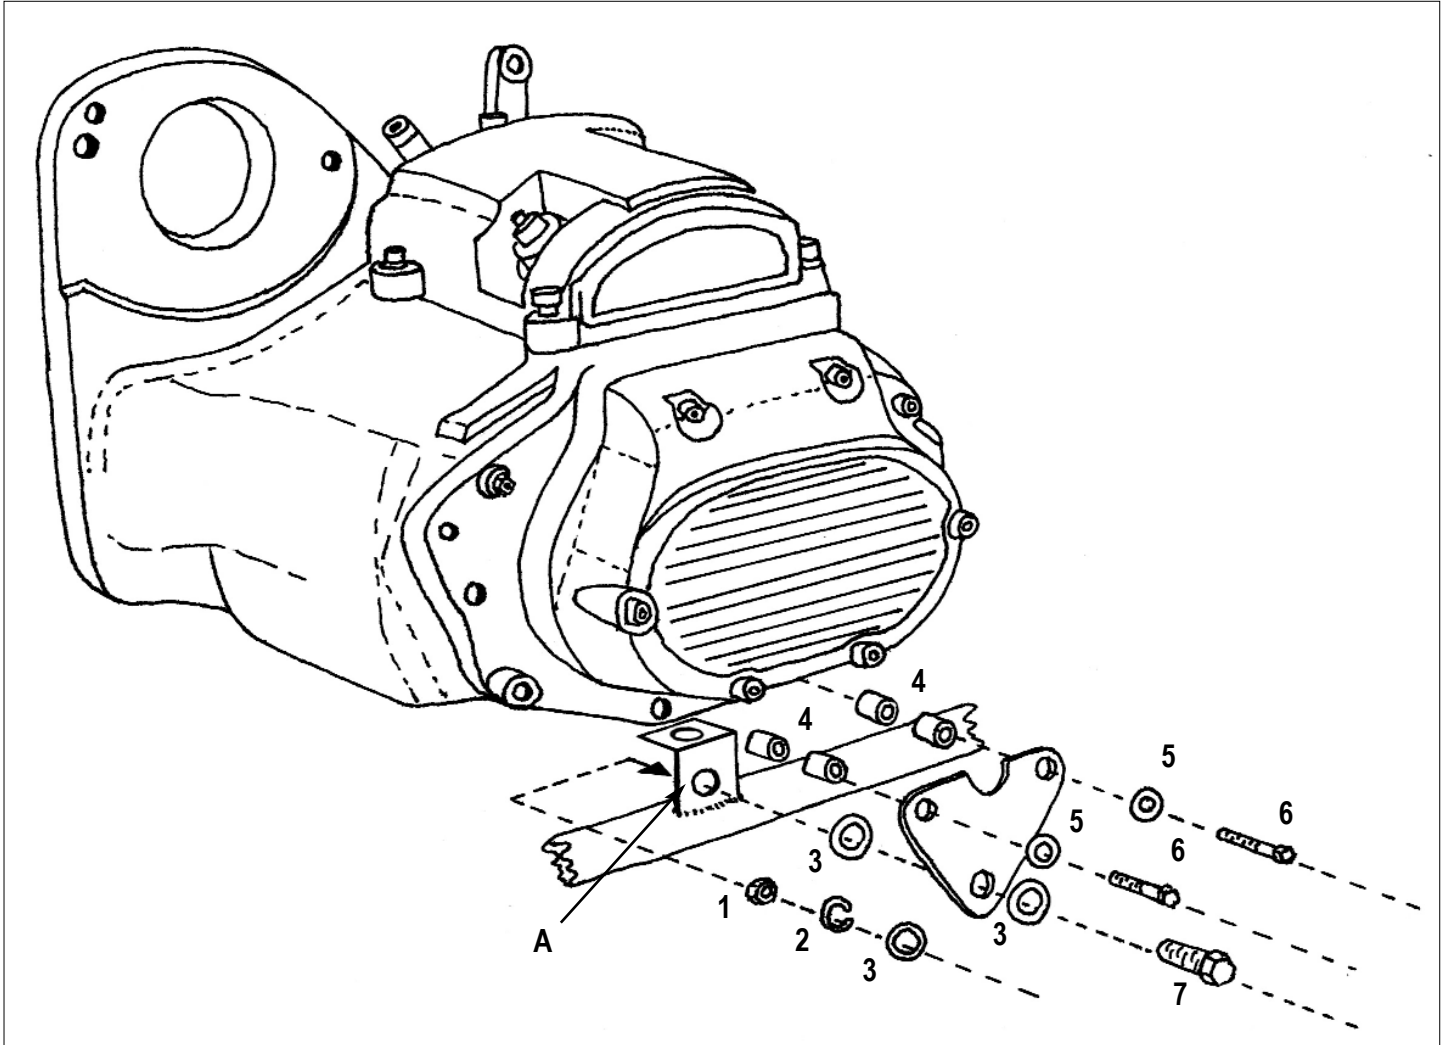

# Part Number : 23124

## SUPER-ASS TRANSMISSION MOUNT KIT

Nr.	Description	Qty. needed
1.	Nut 3/8" UNF	1
2.	Spring Washer 3/8"	1
3.	Washer 3/8"	3
4.	Spacer	4
5.	Washer 5/16"	2
6.	Hex Head Bolt 5/16 UNC x 2 1/4"	2
7.	Hex Head Bolt 3/8" UNF x 1	1
A.	Drill 3/8" hole in OEM frame bracket	-