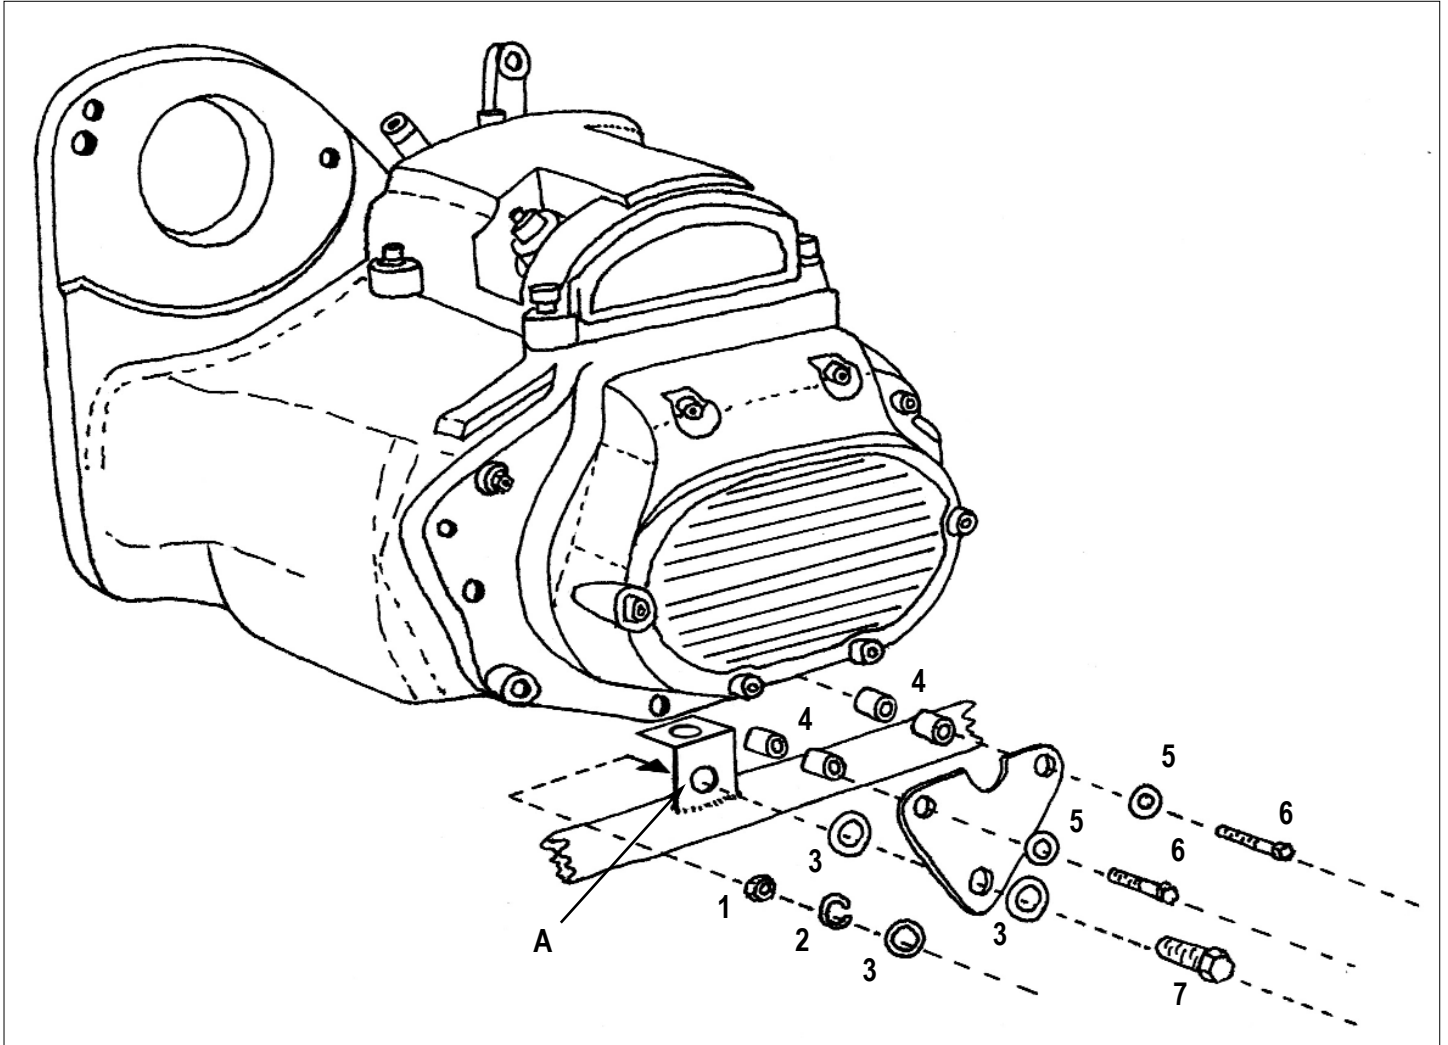

Part Number : 23119

SUPER-ASS TRANSMISSION MOUNT KIT

Nr.	Description	Qty. needed
1.	Nut 3/8" UNF	1
2.	Spring Washer 3/8"	1
3.	Washer 3/8"	3
4.	Spacer	4
5.	Washer 5/16"	2
6.	Hex Head Bolt 5/16 UNC x 2 1/4"	2
7.	Hex Head Bolt 3/8" UNF x 1	1
A.	Drill 3/8" hole in OEM frame bracket	-