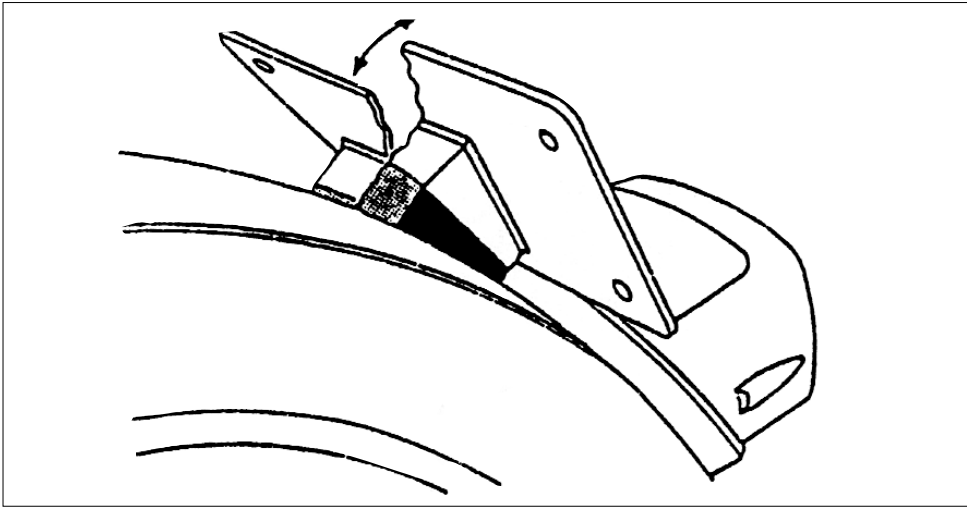

Part Number : 11267

CUSTOM LICENCE PLATE MOUNT

BILL OF MATERIAL

Qty.	Description	Finish
1	Mount, licence plate	chrome
1	Thin rubber spacer	black
1	Thick rubber spacer	black
7	1/4"-28 x 88 long Allen head bolt	chrome
1	1/4"-28 x 1.25" long Allen head bolt	black
7	1/4" flat washer	chrome
7	1/4"-26 Nyloc nut	chrome

NOTE: Long Allen bolts for use with thick rubber spacer in top mounting hole.

Part Number : 11267

CUSTOM LICENCE PLATE MOUNT

BILL OF MATERIAL

Qty.	Description	Finish
1	Mount, licence plate	chrome
1	Thin rubber spacer	black
1	Thick rubber spacer	black
7	1/4"-28 x 88 long Allen head bolt	chrome
1	1/4"-28 x 1.25" long Allen head bolt	black
7	1/4" flat washer	chrome
7	1/4"-26 Nyloc nut	chrome

NOTE: Long Allen bolts for use with thick rubber spacer in top mounting hole.