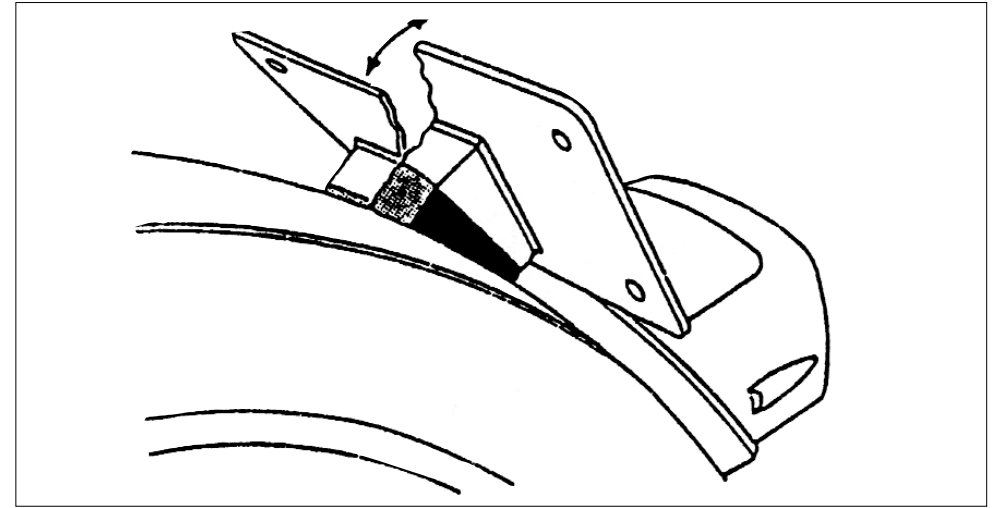

Part Number : 11267

CUSTOM LICENCE PLATE MOUNT

BILL OF MATERIAL

Qty.	Description	Finish
1	Mount, licence plate	chrome
1	Thin rubber spacer	black
1	Thick rubber spacer	black
7	1/4"-28 x 88 long Allen head bolt	chrome
1	1/4"-28 x 1.25" long Allen head bolt	black
7	1/4" flat washer	chrome
7	1/4"-26 Nyloc nut	chrome

NOTE: Long Allen bolts for use with thick rubber spacer in top mounting hole.

Part Number : 11267

CUSTOM LICENCE PLATE MOUNT

BILL OF MATERIAL

Qty.	Description	Finish
1	Mount, licence plate	chrome
1	Thin rubber spacer	black
1	Thick rubber spacer	black
7	1/4"-28 x 88 long Allen head bolt	chrome
1	1/4"-28 x 1.25" long Allen head bolt	black
7	1/4" flat washer	chrome
7	1/4"-26 Nyloc nut	chrome

NOTE: Long Allen bolts for use with thick rubber spacer in top mounting hole.